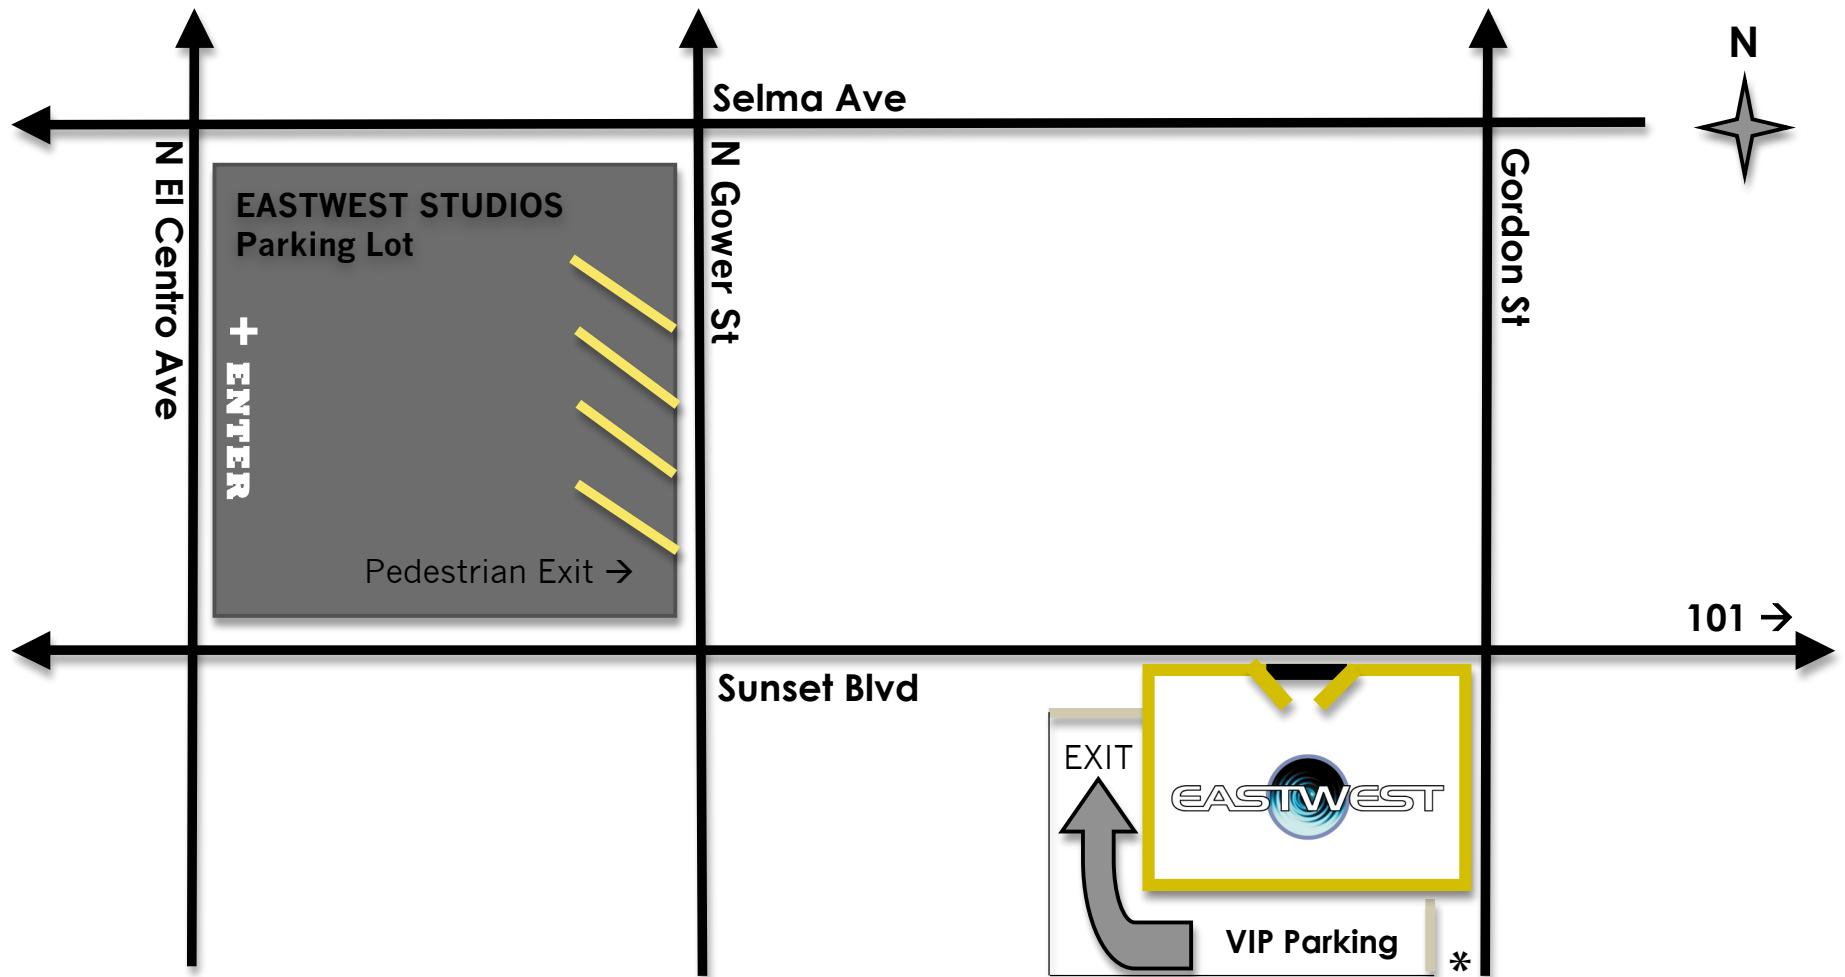

# EASTWEST STUDIOS + PARKING

## HAVING TROUBLE?

Call Reception at 323.957.6969 x 2 for help!

+ To enter *EWS Parking Lot*, tell security you are parking for EASTWEST Studios

\* To enter *VIP parking*, buzz the box at the gated entrance on Gordon St